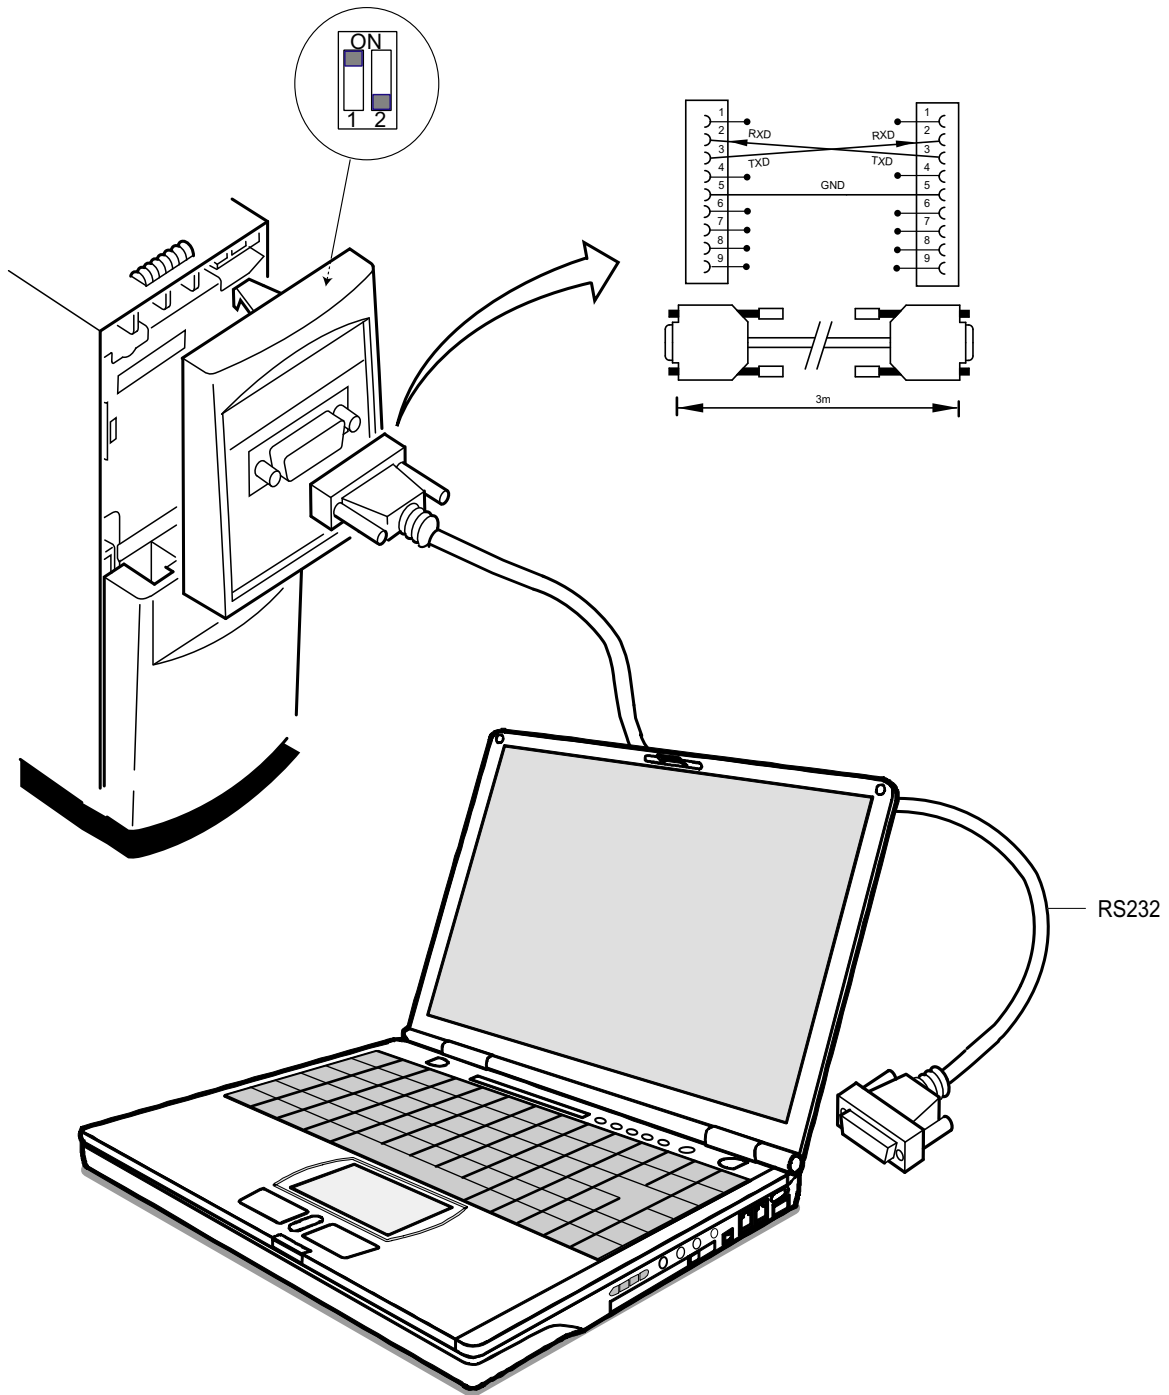

## PC to MM4 Connection Kit

### Kit Contains:

- 1 x Instruction Sheet
- 1 x Null modem cable (3 metres)
- 1 x PC inverter connector module